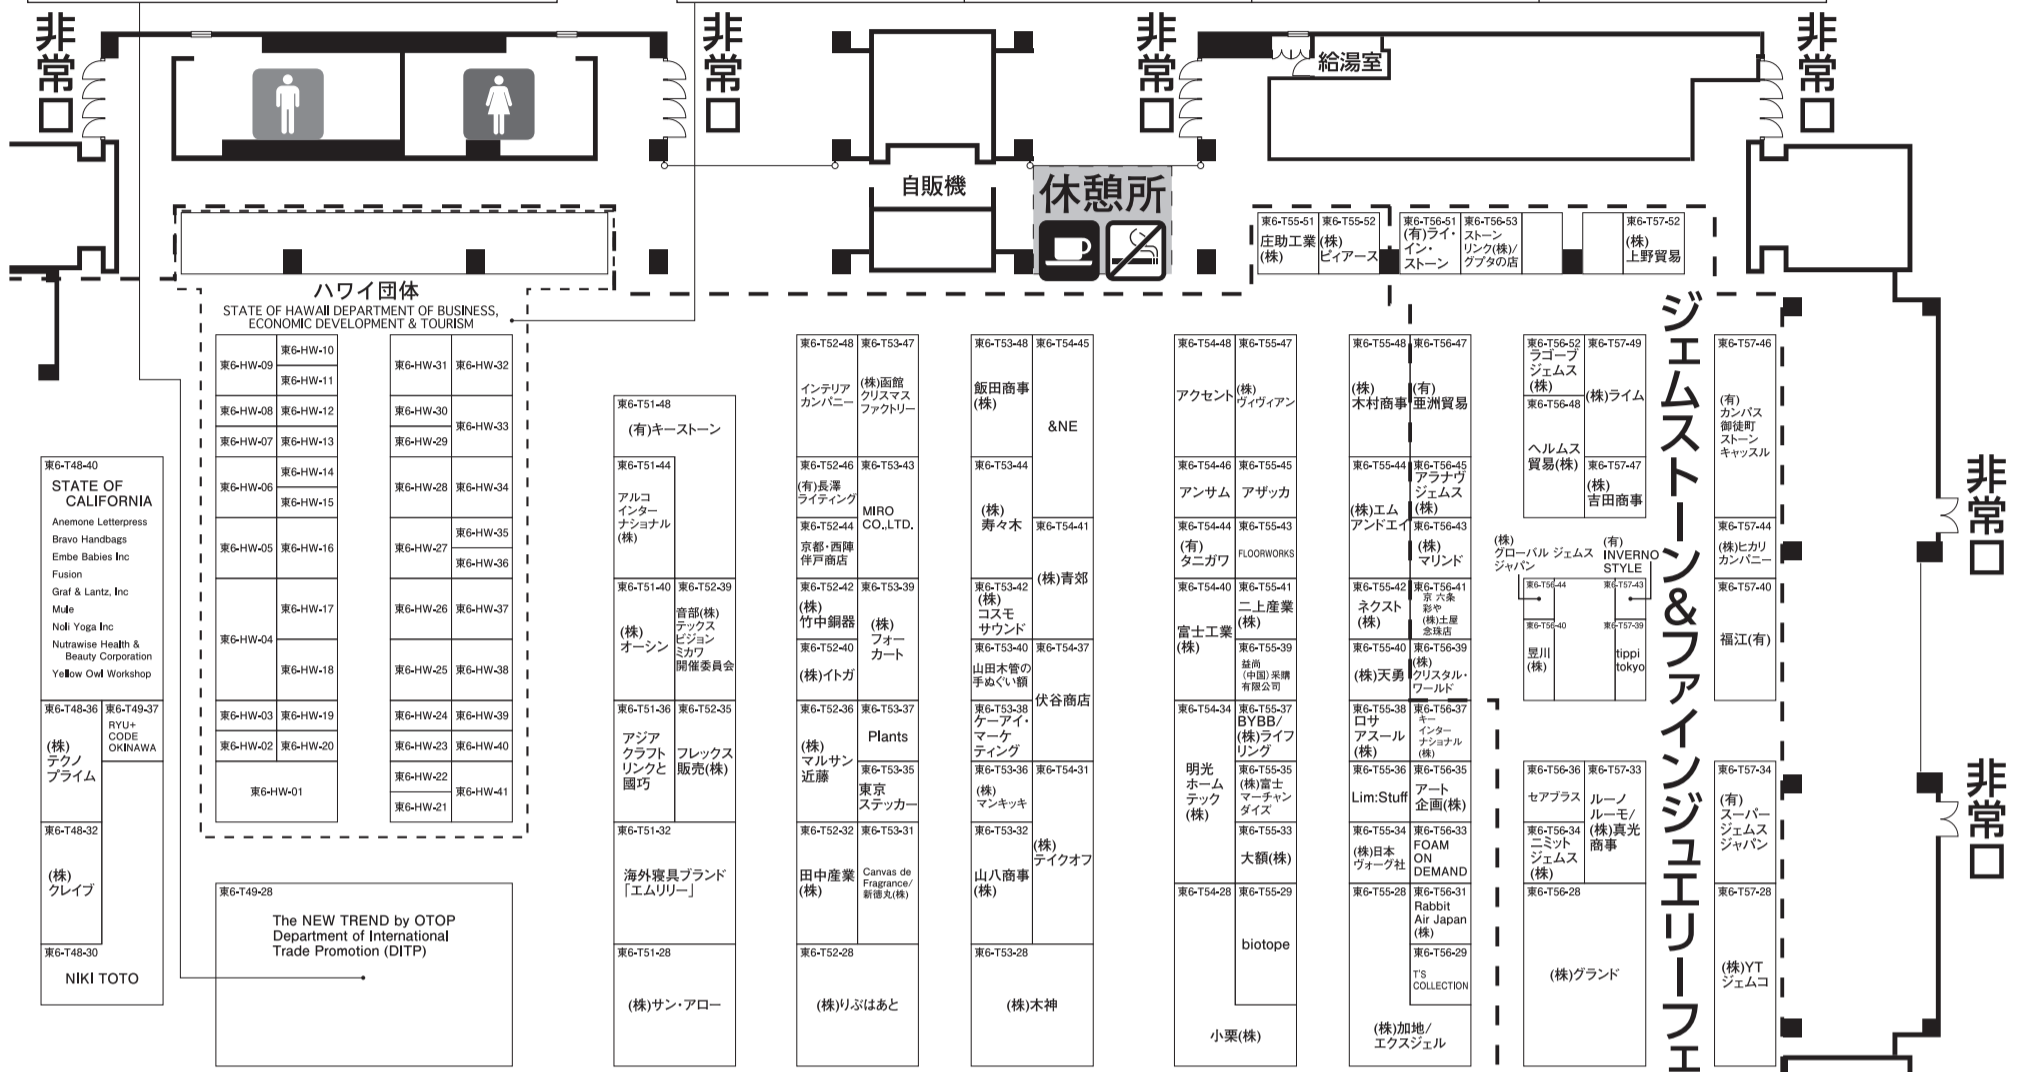

STATE OF HAWAII DEPARTMENT OF BUSINESS, ECONOMIC DEVELOPMENT & TOURISM

東6-HW-01 MAUI FOOD TECHNOLOGY CENTER	東6-HW-13 WEHIWA SOAP COMPANY	東6-HW-25 URBAN HAWAIIAN	東6-HW-37 ALOHA OUTLET
東6-HW-02 MAUI PRESERVED	東6-HW-14 LANE TANNER	東6-HW-26 LAULAU WOODWORKS	東6-HW-38 JAN WOODRING GROUP
東6-HW-03 MAUI UPCOUNTRY JAM AND JELLY	東6-HW-15 ALOHA ELKER	東6-HW-27 AVANTI DESIGNS	東6-HW-39 SKY DREAMS
東6-HW-04 SABADO ART STUDIO	東6-HW-16 ANGELS BY THE SEA HAWAII	東6-HW-28 BAMBOO BOXER	東6-HW-40 KILAUEA FIRE
東6-HW-05 LAHANA	東6-HW-17 OLIVIA COLLECTION	東6-HW-29 MANOA CHOCOLATE	東6-HW-41 BY IOLANI SPORTSWEAR
東6-HW-06 BUBBLE SHACK HAWAII	東6-HW-18 ANN OTANI GROUP	東6-HW-30 CHOCOLEA	
東6-HW-07 THE TEA CHEST	東6-HW-19 MAUI NUI WEAR	東6-HW-31 TWO PALMS	
東6-HW-08 IMUA UKULELE	東6-HW-20 WRAPPLY	東6-HW-32 TORI RICHARD	
東6-HW-09 TOELL USA	東6-HW-21 HAWAII COFFEE CO.	東6-HW-33 ALOHA PEARLS	
東6-HW-10 ALPHA EDIBLES	東6-HW-22 DIAMOND BAKERY	東6-HW-34 HOLIDAY	
東6-HW-11 HVI APPAREL	東6-HW-23 MAKANA WAI	東6-HW-35 HAWAII WATER	
東6-HW-12 AINA JEWELRY	東6-HW-24 ROYAL HAWAIIAN HERITAGE JEWELRY	東6-HW-36 VALERIE JOSEPH