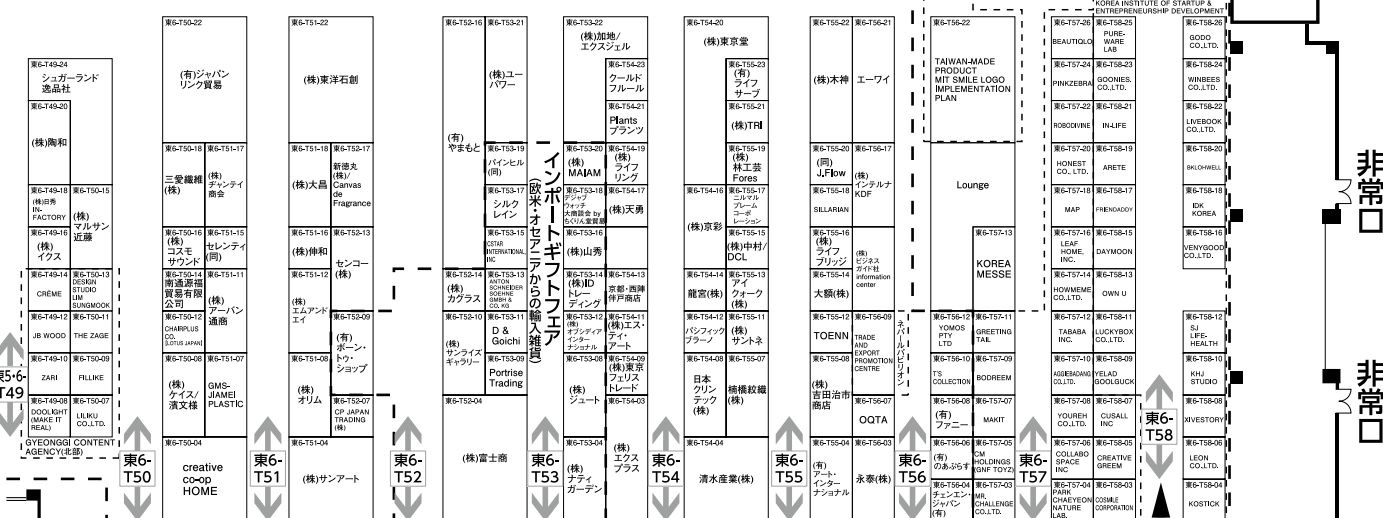

ホームファニッシング&デコラティブフェア